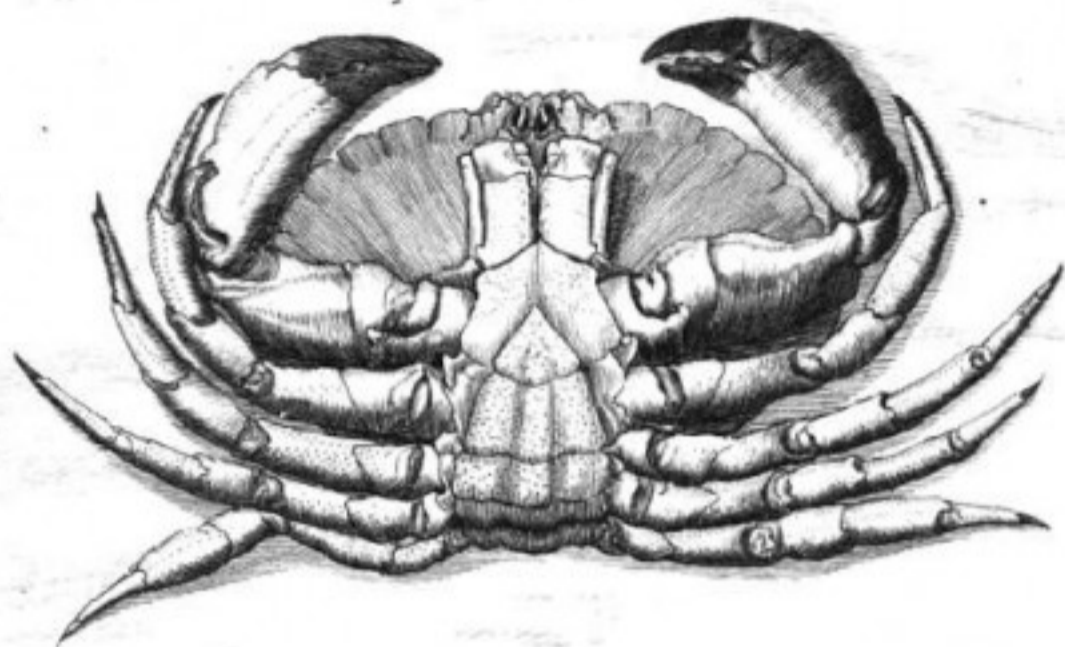

Muscicapa front.
The little brown Flycatcher.

Arbutus Laurofol: fr.

Muscicapa ventralis calig.
The red eyed Flycatcher.

Persea latifolia

Lauro Carolinaensis

Frax. &c.

Parus fringillaris

Cancer pagurus, Crabe.

Et Gravé par Martinet.

THE SEA HORSE.

Hippocampus heptagonus, Raf. (p. 172.)

Drawing by H. L. Todd, from No. 3451, U. S. National Museum, collected at Old Point Comfort, Virginia, by Admiral Farragut.