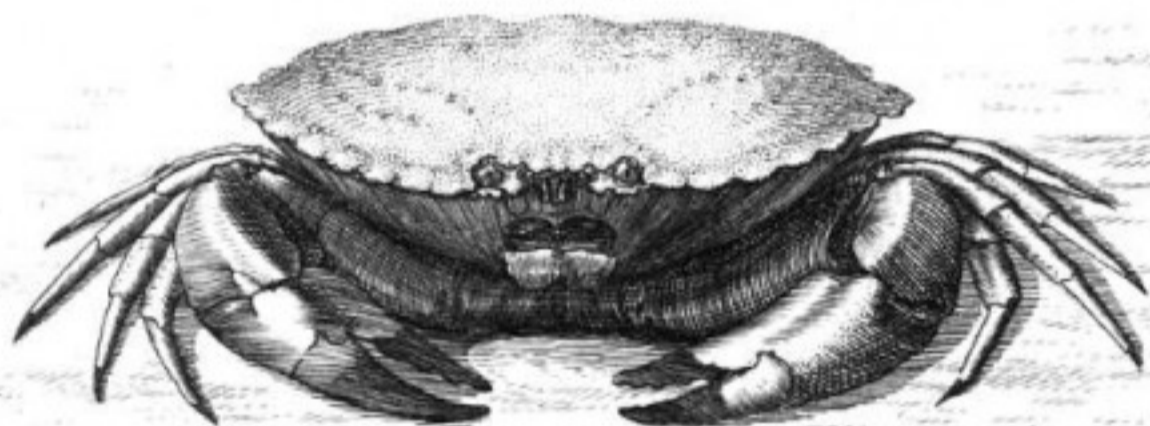

Cancer pagurus, Crabe.

idem.

idem.

dessiné par Mr de Garfaule

et Gravé par Martinet